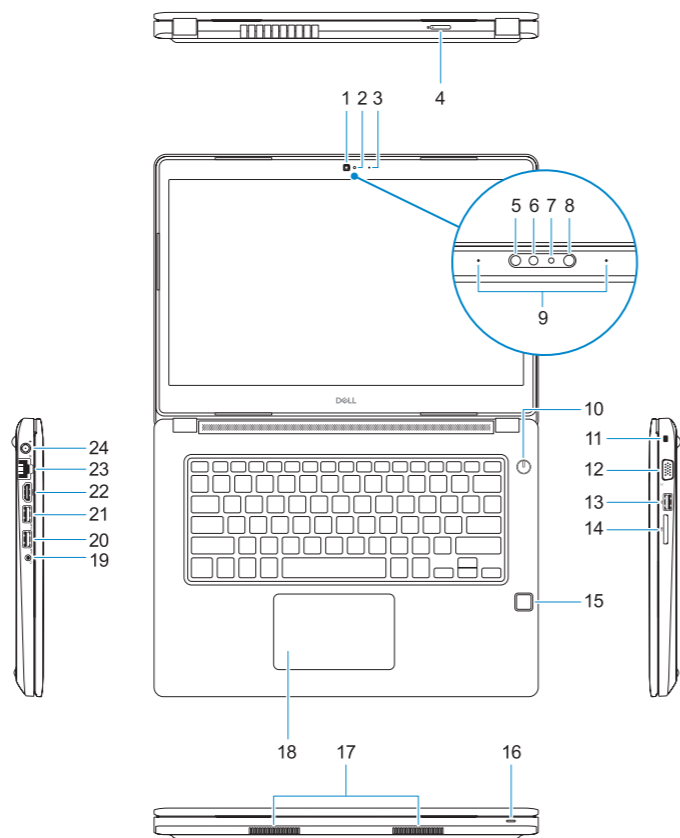

1. Camera
2. Camera status light
3. Microphone
4. SIM-card slot (optional)
5. Infrared camera (Touch version only)
6. Infrared emitter (Touch version only)
7. Camera status light (Touch version only)
8. Camera (Touch version only)
9. Microphones (Touch version only)
10. Power button
11. Noble Wedge security-cable slot
12. VGA port
13. USB 2.0 port
14. Memory card reader
15. Fingerprint reader (optional)
16. Status light
17. Speakers
18. Touchpad
19. Headset/microphone combo jack
20. USB 3.0 port
21. USB 3.0 port with PowerShare
22. HDMI port
23. Network port
24. Power adapter port
25. Service Tag label